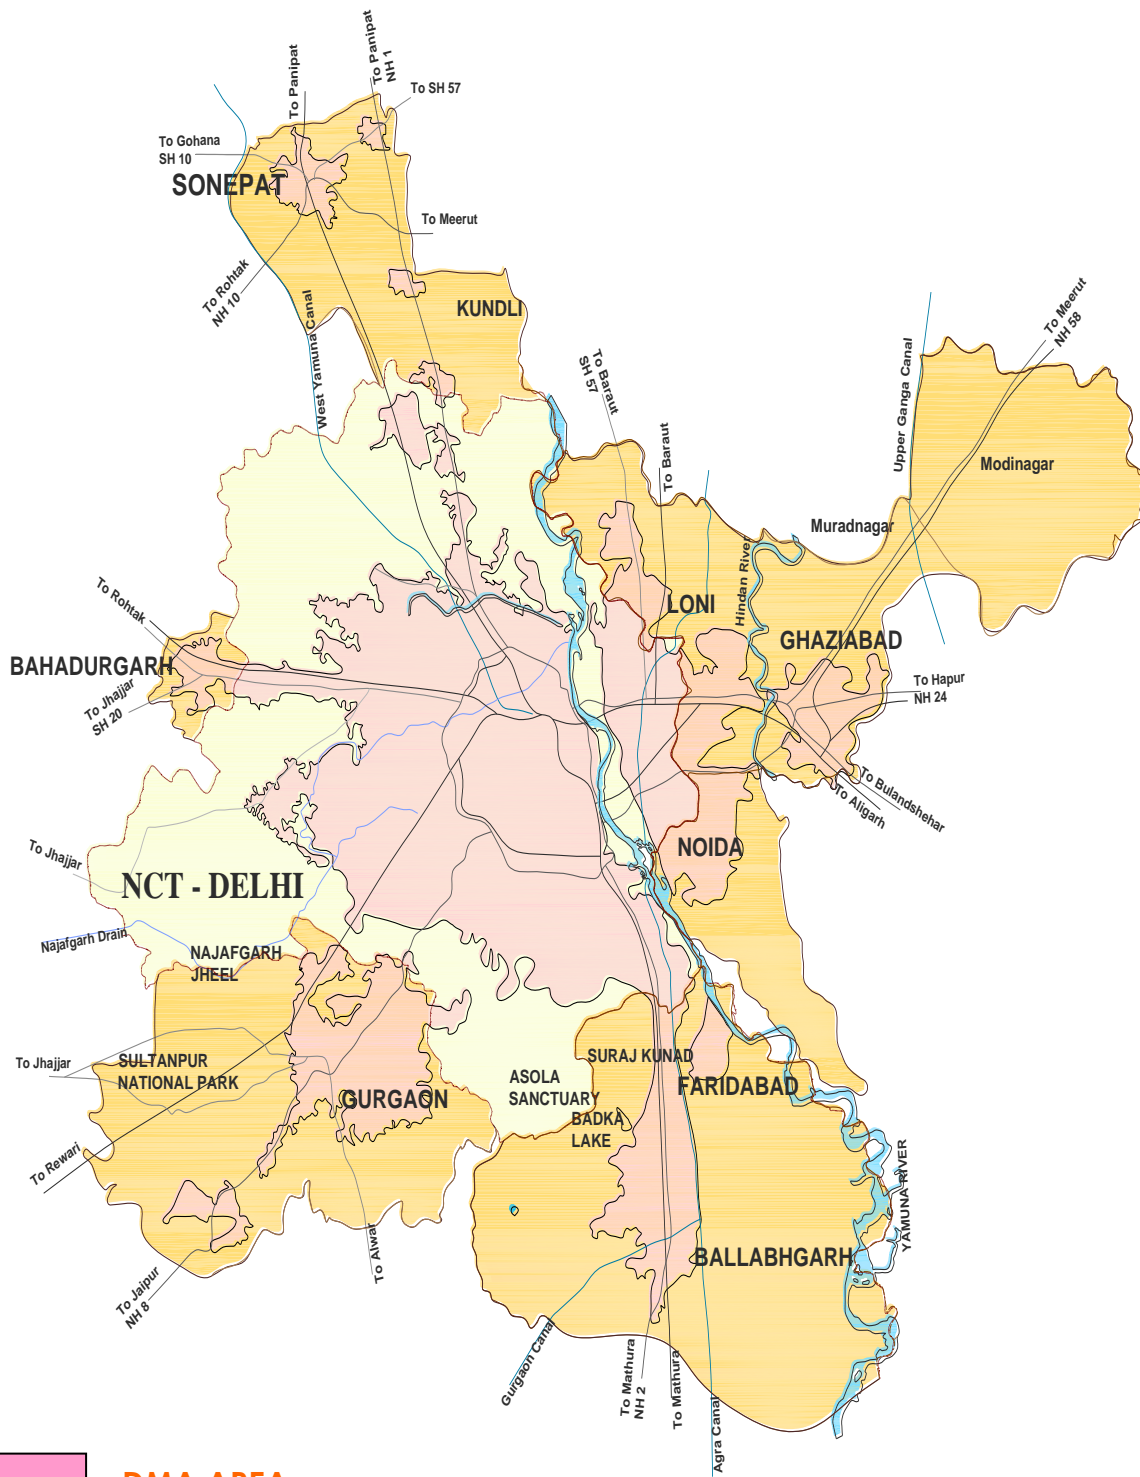

 DMA AREA

Source: NCR PLAN-2021

**MAP: LOCATION OF DMA AREA IN NATIONAL CAPITAL REGION**

 DMA AREA

Source: NCR PLAN-2021

**MAP: LOCATION OF DMA AREA IN NATIONAL CAPITAL REGION**

# Proposed Land use Map of Faridabad for 2011.

Source: City Development Plan (CDP) Faridabad-2006.

Proposed Landuse Map of Ghaziabad for 2021.

राष्ट्रीय राजधानी क्षेत्र नियोजन सेल,  
नगर एवं ग्राम नियोजन विभाग, ३० प्र० गाजियाबाद।

Proposed Landuse Map of Gurgaon, 2011.

Source: Office of DTP, Gurgaon.