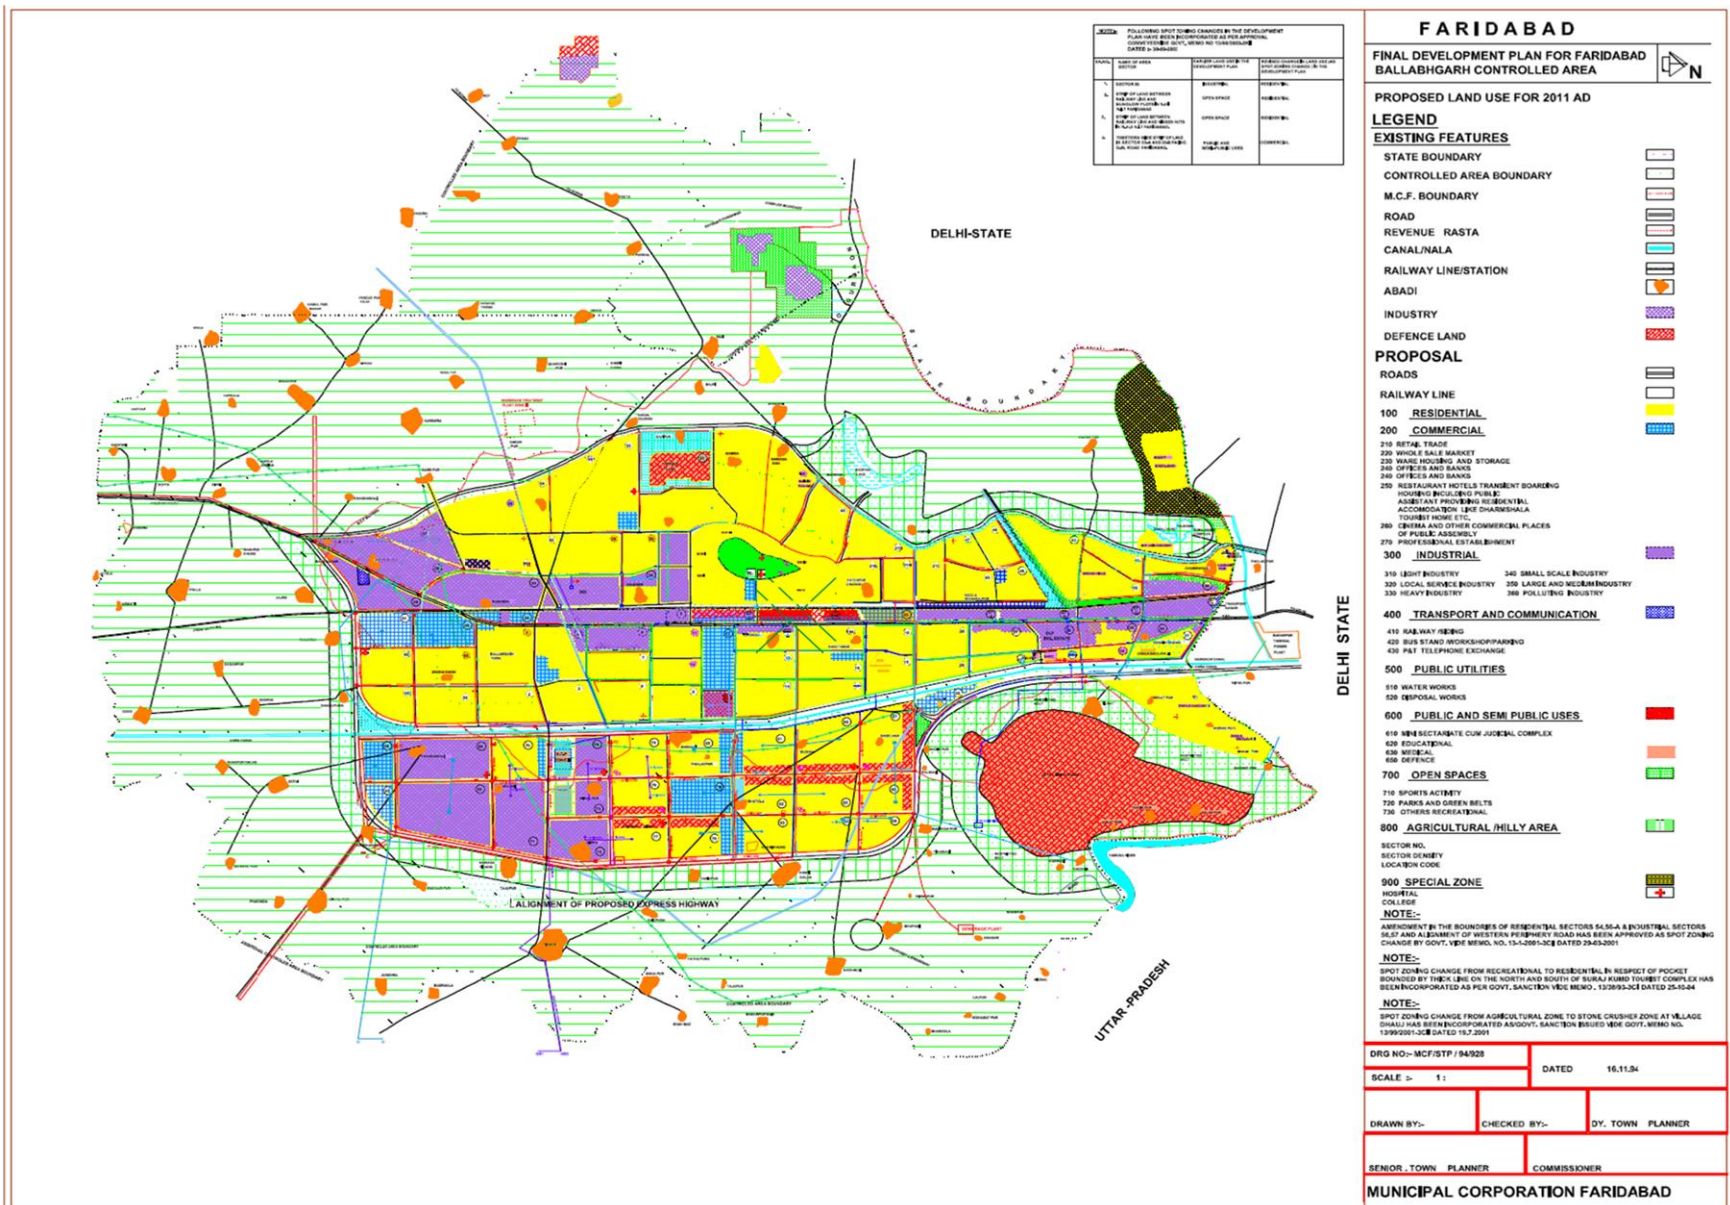

 DMA AREA

Source: NCR PLAN-2021

**MAP: LOCATION OF DMA AREA IN NATIONAL CAPITAL REGION**

 DMA AREA

Source: NCR PLAN-2021

**MAP: LOCATION OF DMA AREA IN NATIONAL CAPITAL REGION**

# Proposed Land use Map of Faridabad for 2011.

Source: City Development Plan (CDP) Faridabad-2006.

Proposed Landuse Map of Ghaziabad for 2021.

राष्ट्रीय राजधानी क्षेत्र नियोजन सेल,  
नगर एवं ग्राम नियोजन विभाग, ३० प्र० गाजियाबाद।

Proposed Landuse Map of Gurgaon, 2011.

Source: Office of DTP, Gurgaon.