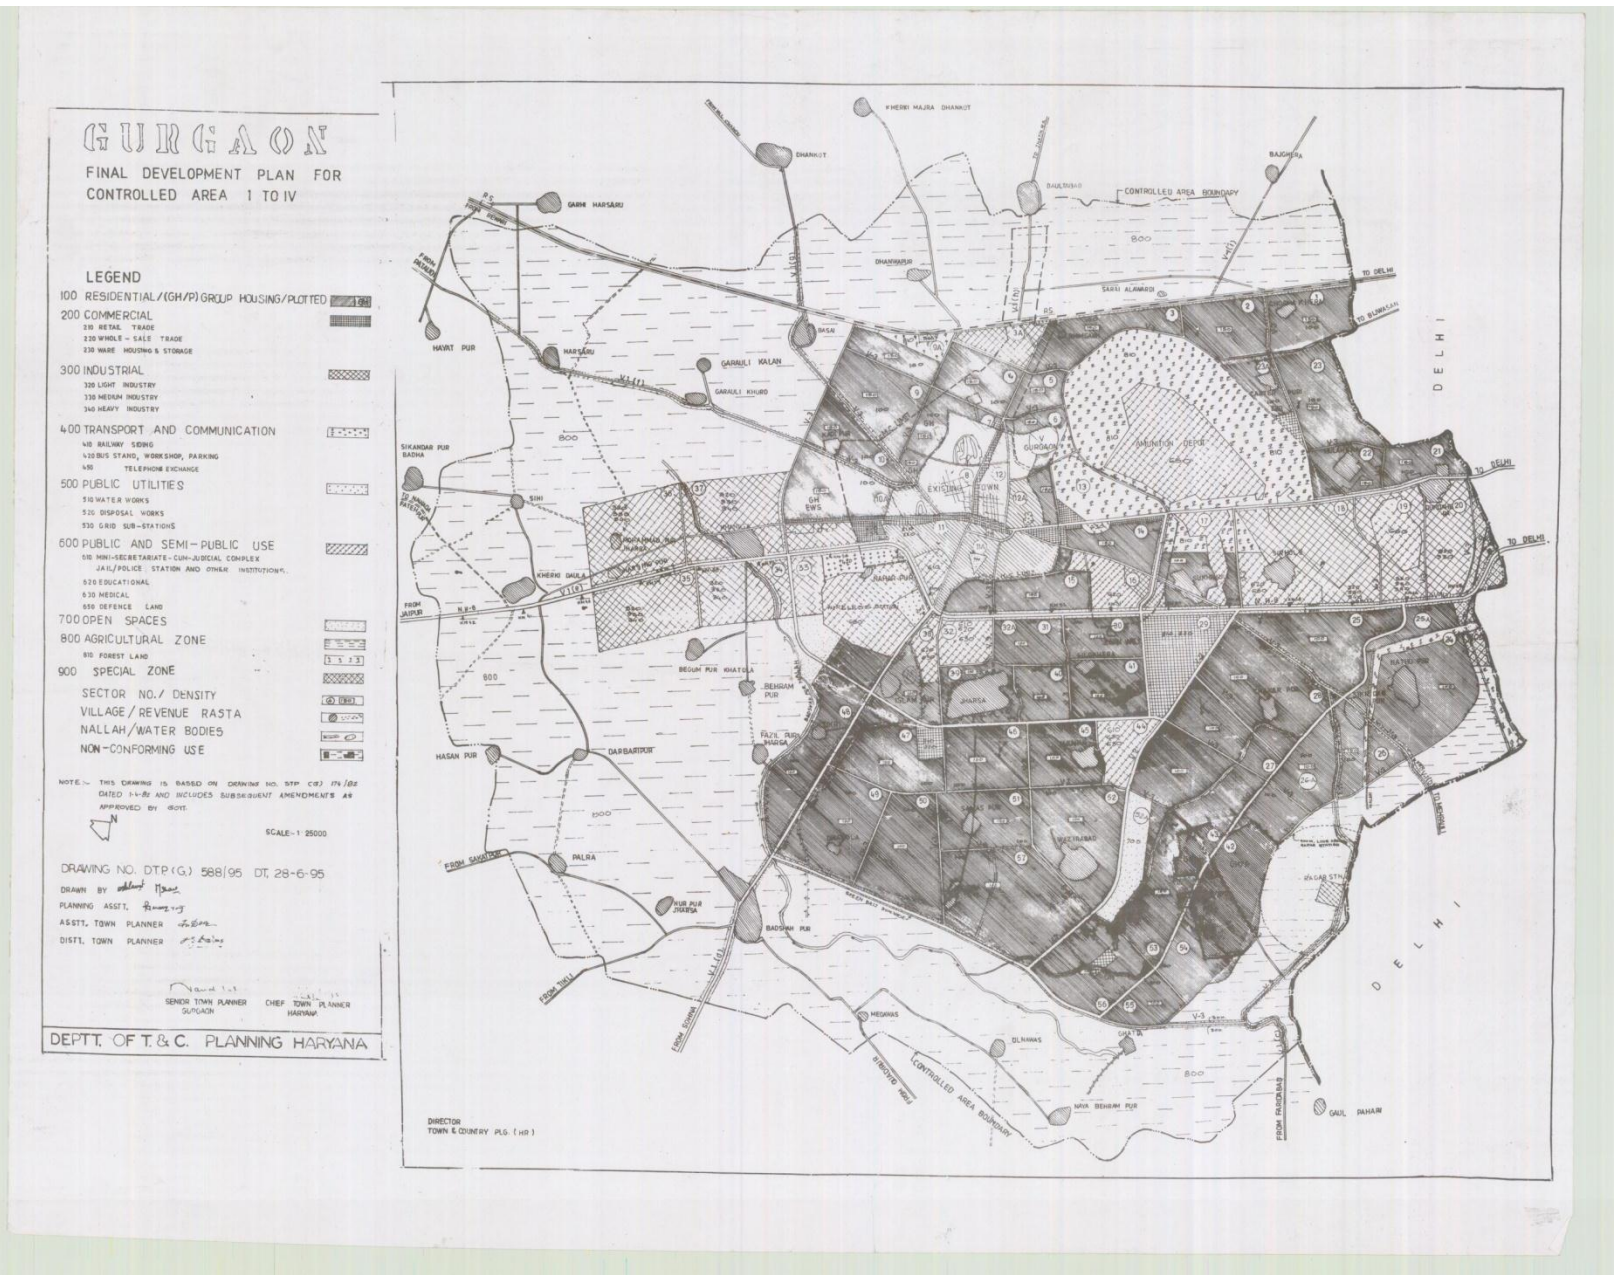

 DMA AREA

Source: NCR PLAN-2021

**MAP: LOCATION OF DMA AREA IN NATIONAL CAPITAL REGION**

 DMA AREA

Source: NCR PLAN-2021

**MAP: LOCATION OF DMA AREA IN NATIONAL CAPITAL REGION**

# Proposed Land use Map of Faridabad for 2011.

Source: City Development Plan (CDP) Faridabad-2006.

Proposed Landuse Map of Ghaziabad for 2021.

राष्ट्रीय राजधानी क्षेत्र नियोजन सेल,  
नगर एवं ग्राम नियोजन विभाग, ३० प्र० गाजियाबाद।

Proposed Landuse Map of Gurgaon, 2011.

Source: Office of DTP, Gurgaon.