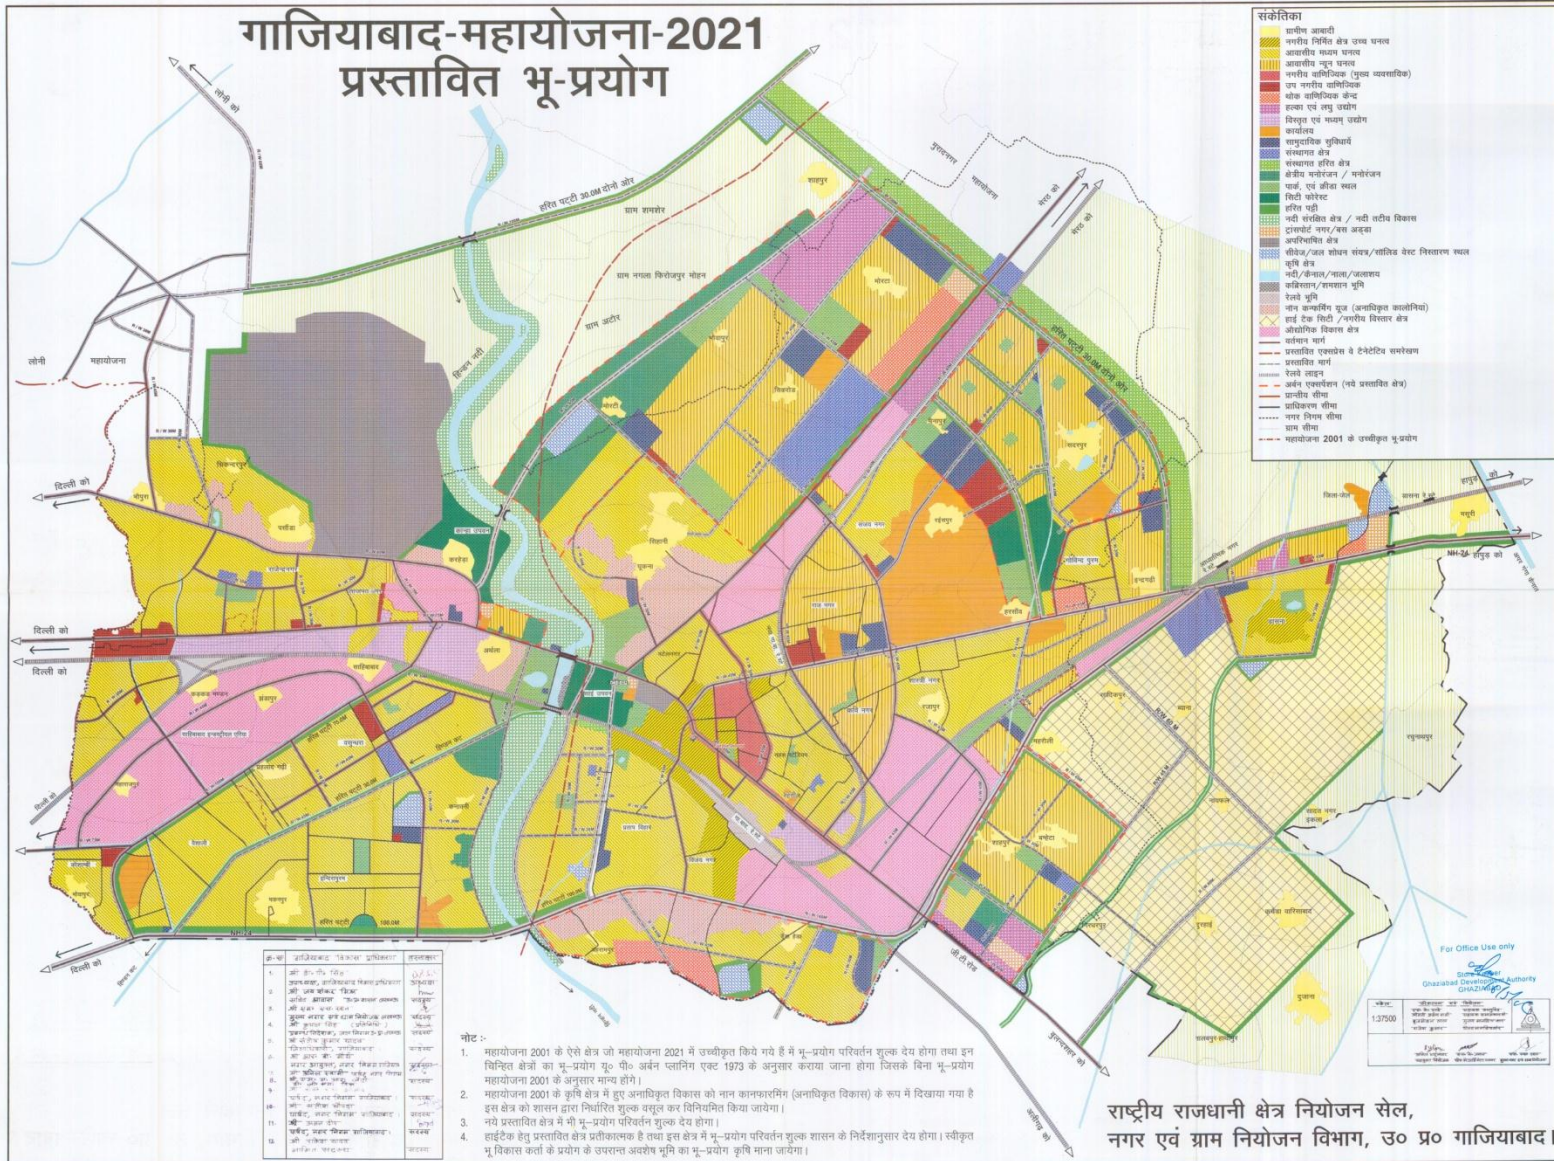

 DMA AREA

Source: NCR PLAN-2021

**MAP: LOCATION OF DMA AREA IN NATIONAL CAPITAL REGION**

 DMA AREA

Source: NCR PLAN-2021

**MAP: LOCATION OF DMA AREA IN NATIONAL CAPITAL REGION**

# Proposed Land use Map of Faridabad for 2011.

Source: City Development Plan (CDP) Faridabad-2006.

Proposed Landuse Map of Ghaziabad for 2021.

राष्ट्रीय राजधानी क्षेत्र नियोजन सेल,  
नगर एवं ग्राम नियोजन विभाग, ३० प्र० गाजियाबाद।

Proposed Landuse Map of Gurgaon, 2011.

Source: Office of DTP, Gurgaon.